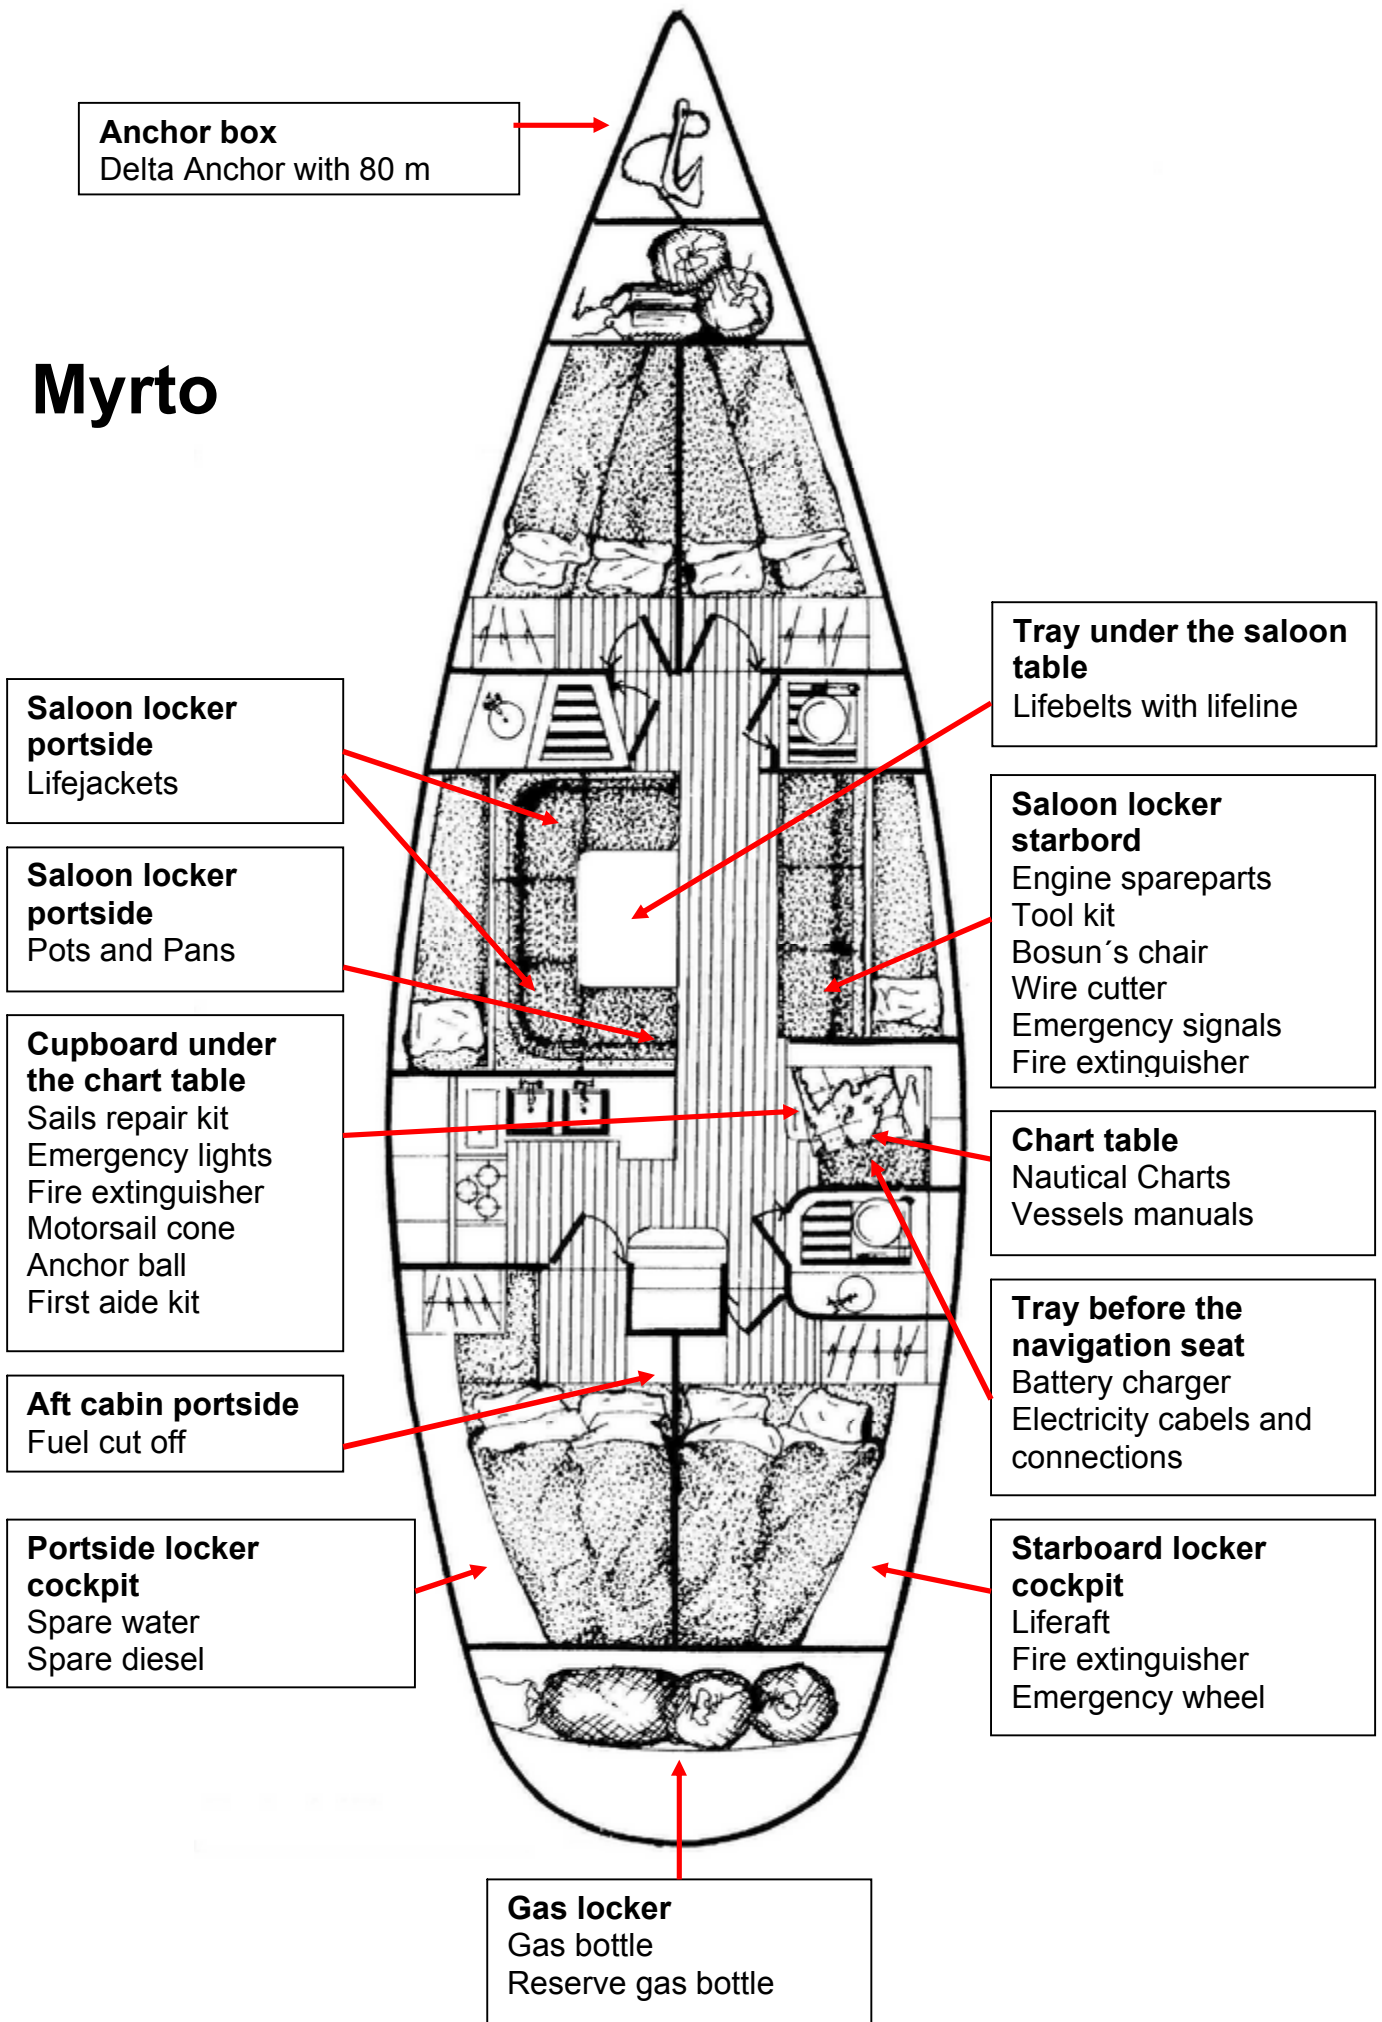

Myrto

Anchor box
Delta Anchor with 80 m

Saloon locker portside
Lifejackets

Saloon locker portside
Pots and Pans

Cupboard under the chart table
Sails repair kit
Emergency lights
Fire extinguisher
Motorsail cone
Anchor ball
First aide kit

Aft cabin portside
Fuel cut off

Portside locker cockpit
Spare water
Spare diesel

Tray under the saloon table
Lifebelts with lifeline

Saloon locker starbord
Engine spareparts
Tool kit
Bosun's chair
Wire cutter
Emergency signals
Fire extinguisher

Chart table
Nautical Charts
Vessels manuals

Tray before the navigation seat
Battery charger
Electricity cables and connections

Starboard locker cockpit
Liferaft
Fire extinguisher
Emergency wheel

Gas locker
Gas bottle
Reserve gas bottle